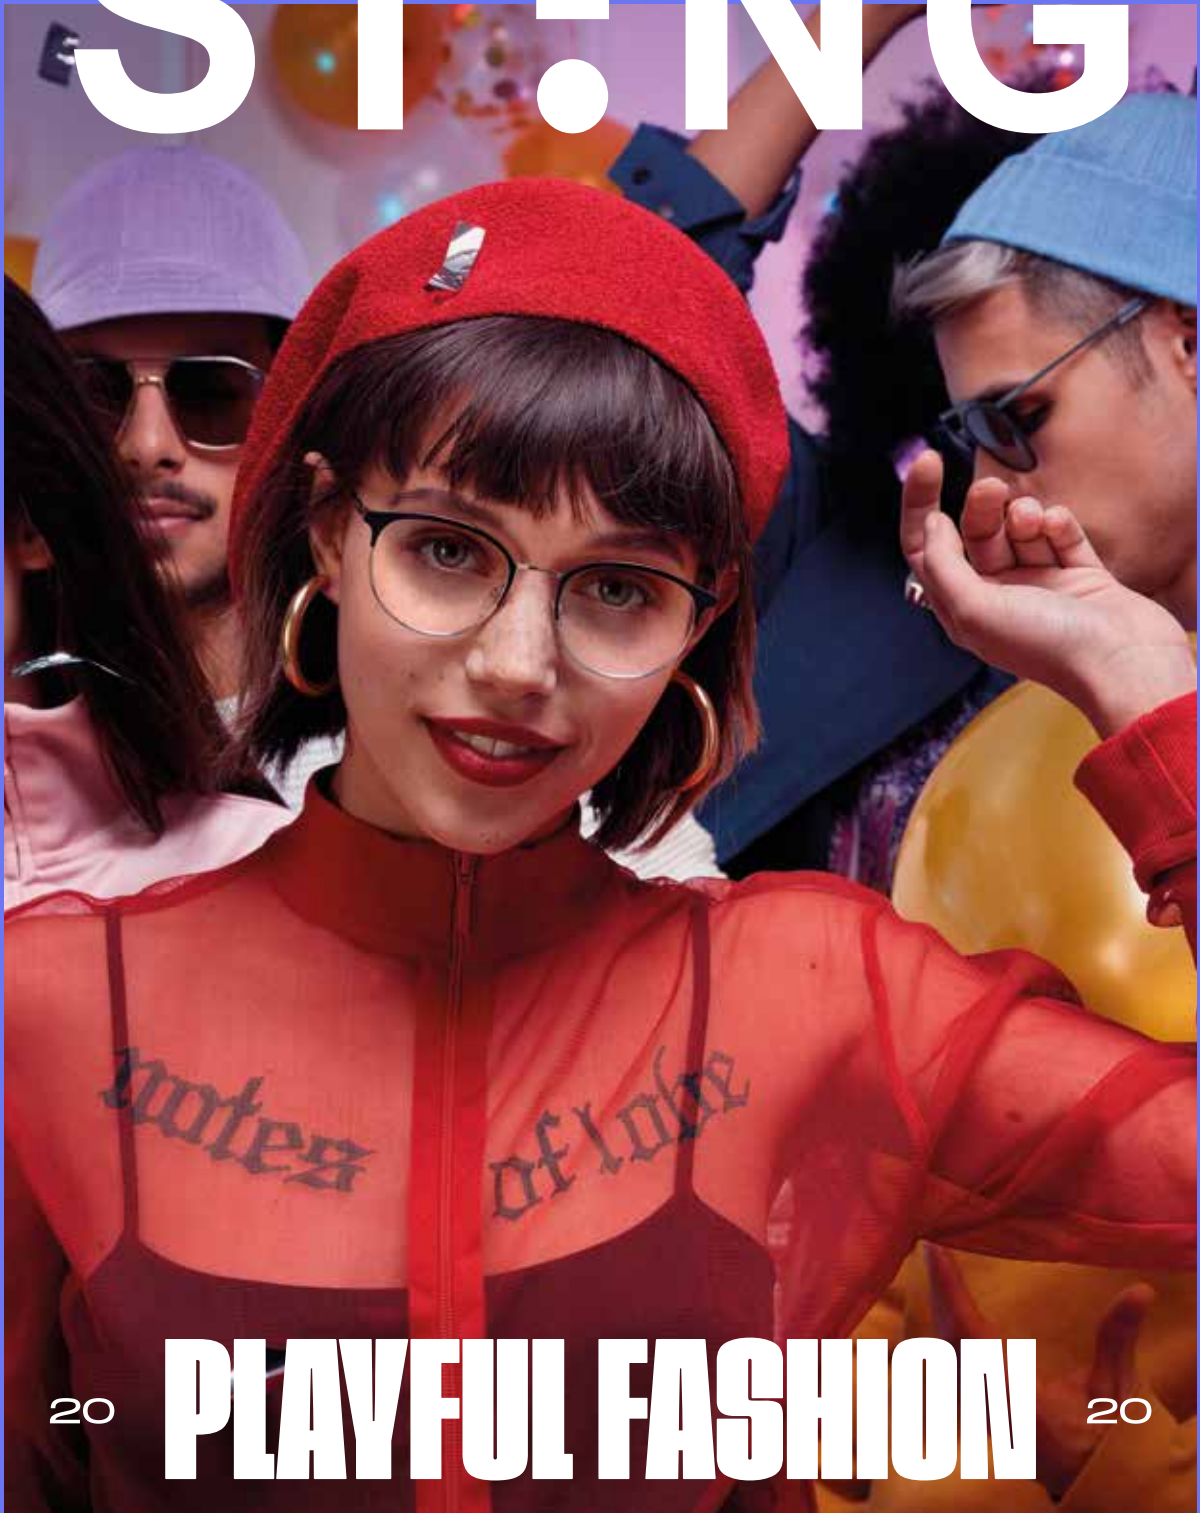

ST!NG

20

PLAYFUL FASHION

20

FACEBOOK
INSTAGRAM
HTTP:// WWW.STINGOCCHIALI.COM

@STINGEYEWEAR
@STINGEYEWEAR

STING

JONAN WIERGO